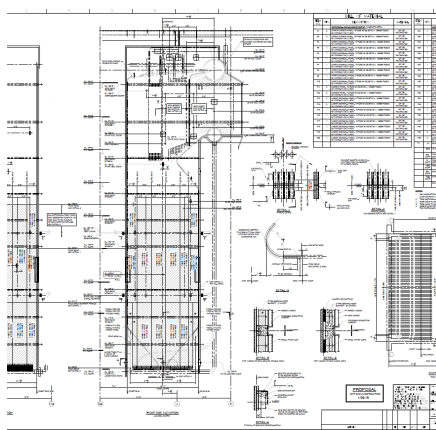

FIELD SERVICES

OUR INNOVATIVE APPROACH, HIGHLY TRAINED TEAM, AND 95,000 SF FACILITY
ALLOWS HELFRICH BROTHERS THE ABILITY TO OFFER TURNKEY SERVICES FOR OUR CLIENTS

On-site contractor services for the Power and Steam Generating clients throughout the United States.

Engineering

- → CAD Drawings & Design
- → Reverse Engineering
- → 3-D Modeling
- → FEA and CFD Modeling
- → 3-D Laser Scanning
- → Quality Control

Industries

- → Waste-to-Energy
- → Cogeneration Plants
- → Coal/Oil
- → Combined Cycle Gas
- → Biomass
- → Industrial Markets

Services

- → Turnkey In-Plant Services
- → Field Erection
- → Tube Shields
- → Boiler Panels
- → Maintenance & Repairs
- → Emergency Repairs 24/7
- → Breaching & Ductwork
- → Hoppers
- → Outage Planning
- → Weld Overlay
- → Field Inspection Services

(978) 683-7244

info@helfrichbrothers.com